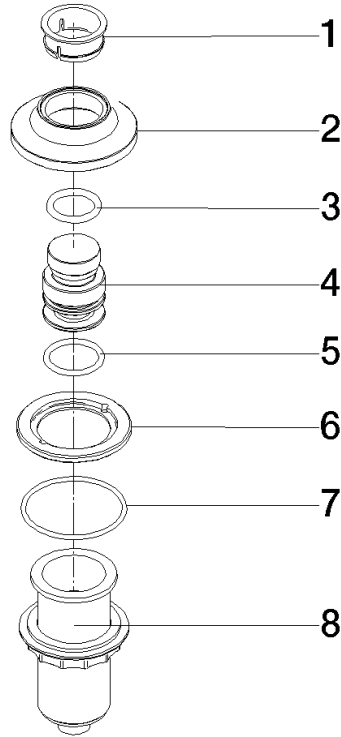

For more information go to [www.insinkerator.com](http://www.insinkerator.com)

	Chrome	10 713 809-00
	Brushed Platinum	10 713 809-06
	Platinum	10 713 809-08
	Durabronze (23kt Gold)	10 713 809-09
	Dark Chrome	10 713 809-19
	Brushed Durabronze (23kt Gold)	10 713 809-28
	Matte Black	10 713 809-33
	Brushed Champagne (22kt Gold)	10 713 809-46
	Champagne (22kt Gold)	10 713 809-47
	Brushed Chrome	10 713 809-93
	Brushed Dark Platinum	10 713 809-99

10 713 809

mm [inches]

10 713 809

Parts for other finishes can be found here: Brushed Platinum

Spare parts list

No.	Item Number	Name	Quantity used	Delivery time
1	09 28 10 141 90	sleeve	1	2
2	90 27 80 034 00-00	rosette	1	10
3	09 14 10 507 90	seal	1	2
4	90 21 33 052 00-00	Pushbutton	1	10
5	09 14 10 015 90	seal	1	2
6	90 24 01 033 00 90	ring	1	2
7	09 14 10 210 90	seal	1	2
8	04 30 01 186 00 90	sleeve	1	2